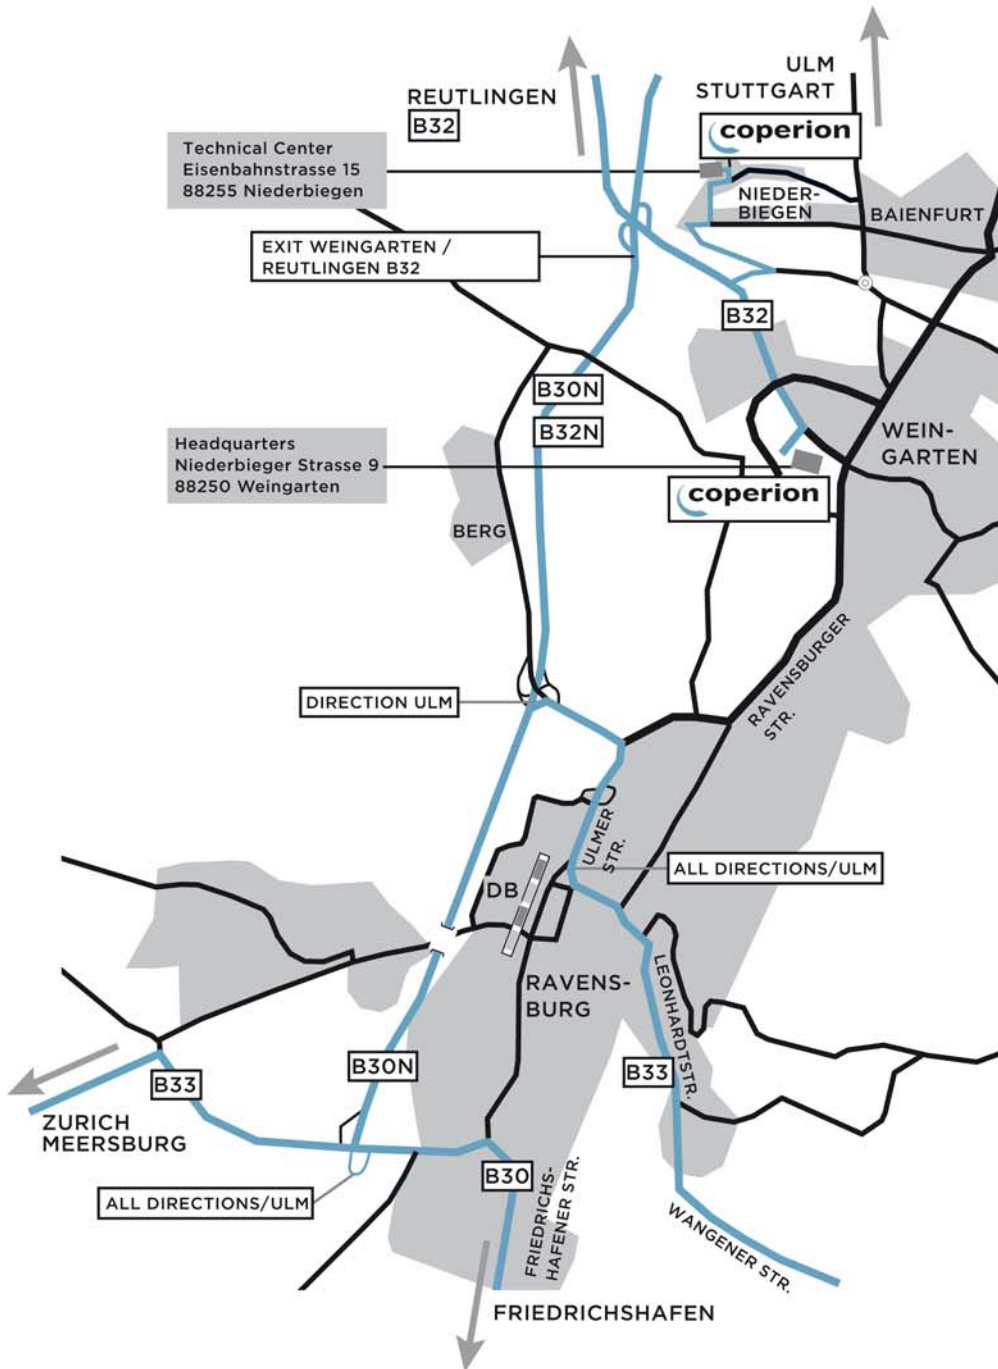

➤ **Arrival from Stuttgart, Munich and Würzburg**

Follow **B30** towards Friedrichshafen as far as the exit to Weingarten/Reutlingen.

Turn **right** onot B32 towards Weingarten.

Approximately **150 m** past the **second traffic light**, turn right into the Coperion parking lot at the main entrance

➤ **Arrival from Friedrichshafen, Wangen and Zurich**

In **Ravensburg**, follow signs for "Alle Richtungen/Ulm" as faras to the **exit marked Weingarten/Reutlingen**.

Approximately **150 m** past the **second traffic light**, turn right into the Coperion parking lot at the main entrance

Coperion GmbH
Niederbieger Strasse 9
88250 Weingarten, Deutschland
Phone: +49.(0)751.408.0
Fax: +49.(0)751.408.200
info.cc-mh@coperion.com
www.coperion.com