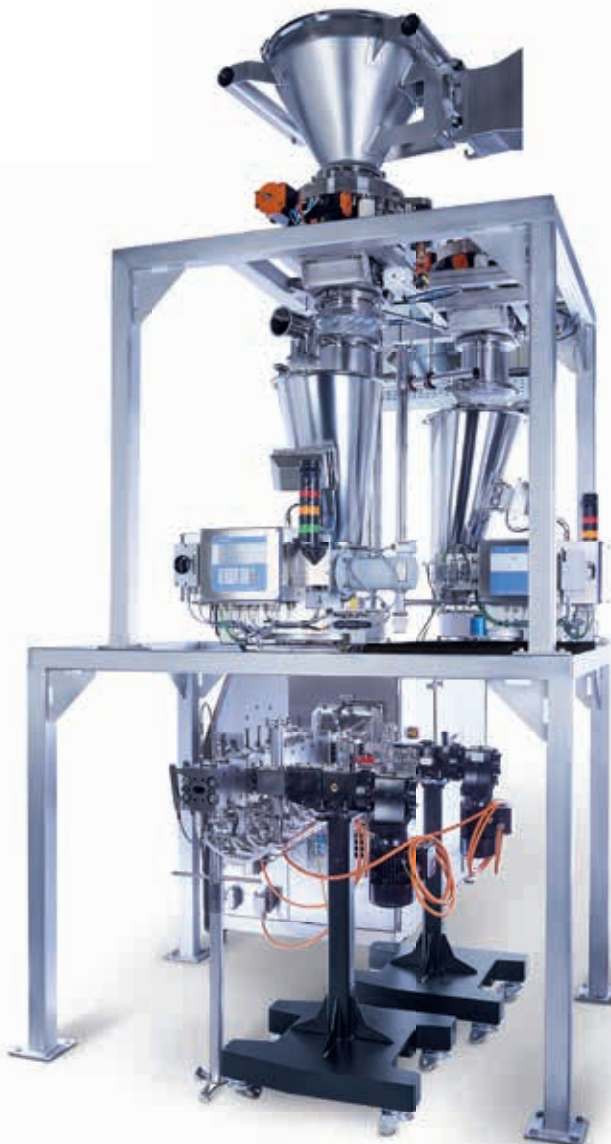

Width: 2.5 m [8.2 ft]

Recommended clearance height: 3.5 m [11.5 ft]

› COPERION ZSK 18 MEGAlab EXTRUDER

Coperion complete systems

The Coperion complete lab system includes a lab extruder, highly accurate Coperion K-Tron feeders for powders and liquids, and a solution for the refill, all in a compact design.

Due to the small footprint of the integrated lab system, it can be installed with minimal space.

Special features

- › Hygienic design of extruders allows for easy cleaning
- › Containment proof extruder design
- › Wear resistant material used for barrels and screw elements
- › Throughput rates of up to 20 l/h (ZSK 18 MEGALab) and 60 l/h (ZSK 26 Mc¹⁸)
- › Small batches from 500 g
- › Fast commissioning
- › Reliable, low noise drive concept with water cooled motor
- › Modular structure of extruder with exchangeable barrels and a wide range of screw elements
- › Control system based on Siemens S7-1500 and WinCC HMI