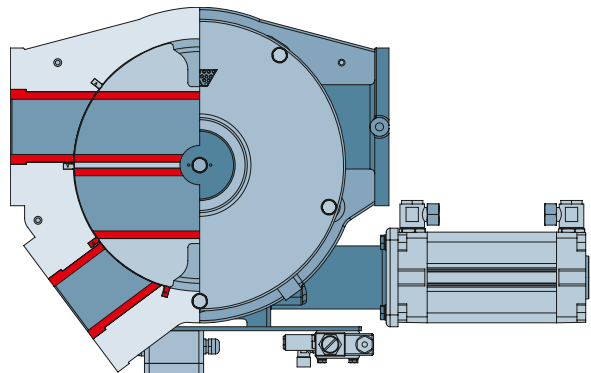

› TWO-WAY DIVERTER VALVE TYPE WZK, WEAR-RESISTANT VERSION

- › Residue-free
- › Wear protection with customised pipe inserts
- › Available as a diverging and converging diverter
- › Can be installed in all positions