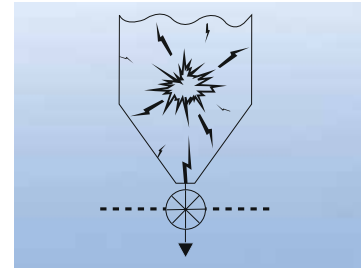

SPECIAL TECHNOLOGY FOR THE MINERALS INDUSTRY

ATEX certified versions against propagation of explosion fronts

- › With ATEX protection system, flameproof, for dust types St 1 and St 2
- › Pressure surge-proof up to +10 bar

High-temperature versions

- › For reliable transport of bulk materials at temperatures of up to 500 °C