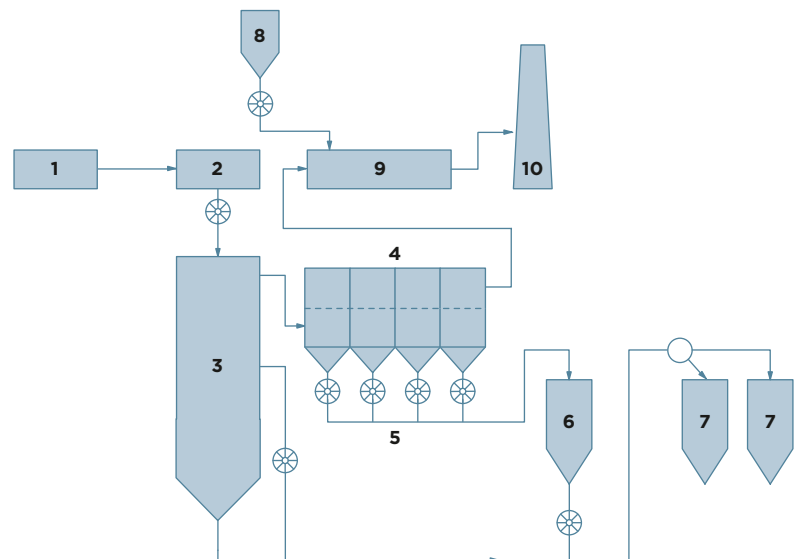

- 1 Raw mix
- 2 Cyclone pre-heater with bypass dust extraction
- 3 Bypass dust
- 4 Rotary kiln
- 5 Fuel
- 6 Clinker storage
- 7 Additives
- 8 Clinker grinding
- 9 Dispatch

➤ **LIME WORKS**

- 1 Raw matte bunker
- 2 Solid fuel
- 3 Rotary kiln
- 4 Shaft kiln
- 5 Sieve plant
- 6 Dispatch
- 7 Grinding
- 8 Hydrating plant

➤ **POWER PLANTS FOR SOLID FUELS**

- 1 Solid fuel
- 2 Grinding
- 3 Burner
- 4 Fly ash filter
- 5 Deashing
- 6 Intermediate hopper
- 7 Ash silo
- 8 Lime
- 9 Exhaust gas cleaning
- 10 Flue