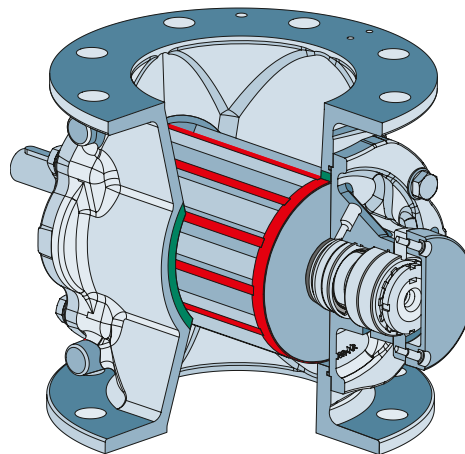

› DUROPROTECT 3-5, ROTARY VALVE ZRC FOR HIGHLY ABRASIVE BULK MATERIALS

- › Design incorporates erosive wear protection (closed rotor)
- › Wear protection with hard chrome, tungsten carbide and ceramic reinforcement