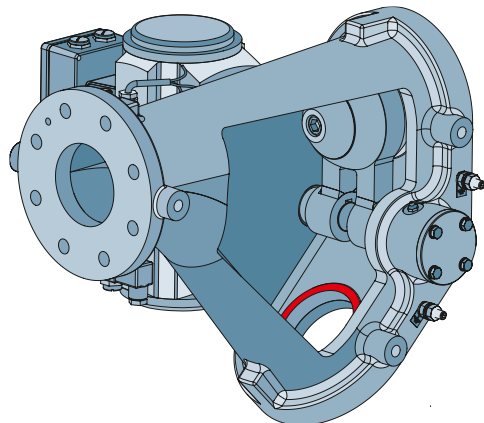

### › DUROPROTECT 3-5, ROTARY VALVE ZRC FOR HIGHLY ABRASIVE BULK MATERIALS

- › Design incorporates erosive wear protection (closed rotor)
- › Wear protection with hard chrome, tungsten carbide and ceramic reinforcement

## PERFECT CONTROL OF PRODUCT FLOWS – COPERION DIVERTER VALVES

### › TWO-WAY DIVERTER VALVE TYPE WRK MADE OF GREY CAST IRON FOR RELIABLE DIVERSION

- › Wear protected by a cushion of bulk material
- › Minimum number of seals and moving parts
- › Available as a diverging and converging diverter
- › Can be installed in all positions
- › 45° outlet for the connection of conventional pipe bends